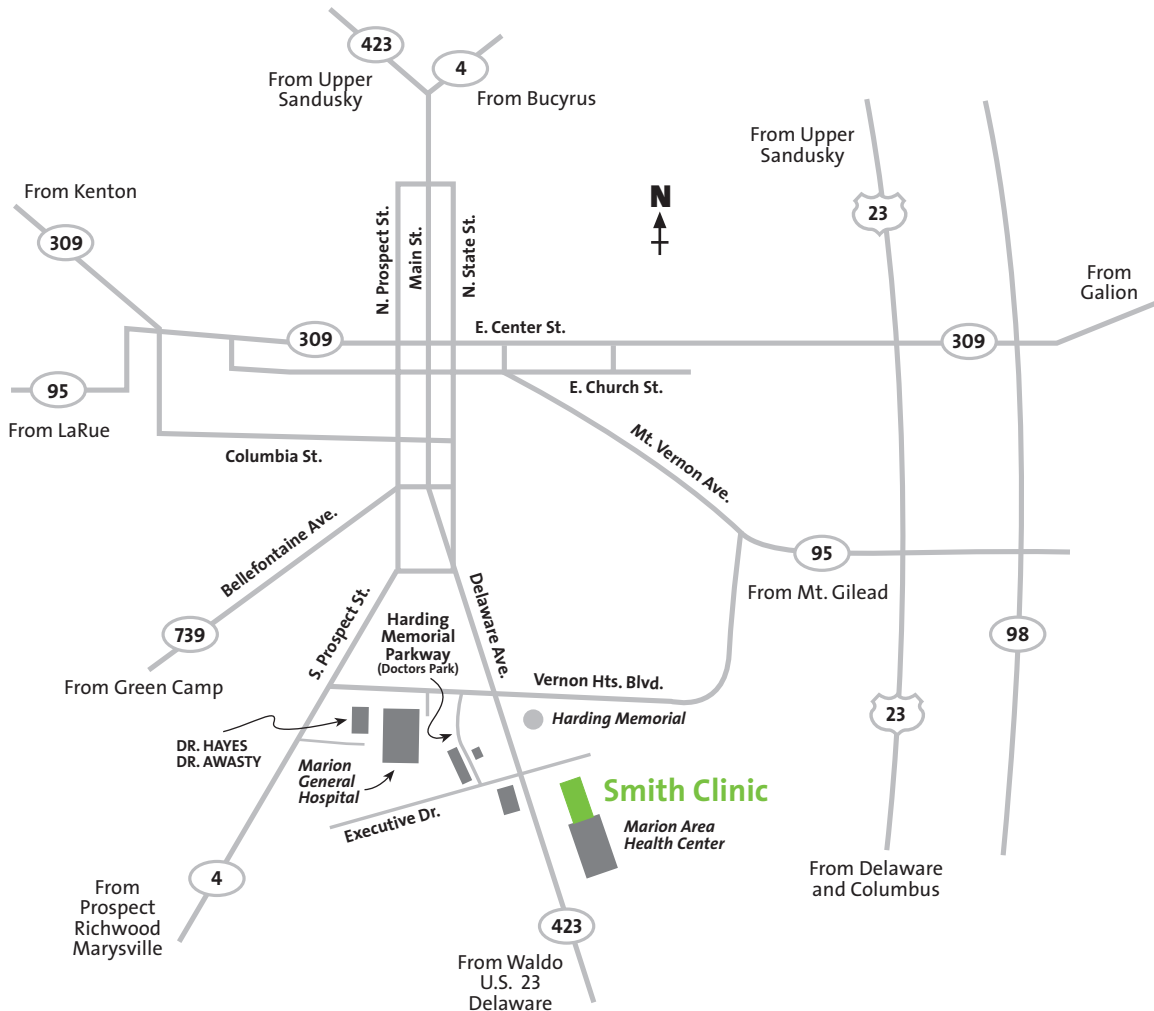

Directions to Smith Clinic

1040 Delaware Avenue, Marion, Ohio 43302 • 740 383-7000

From airport to Marion Hotels:

Take I-270 north to Route 23, continue north to Route 95. Depending on where you are staying, you may turn either right or left to go to the hotel.

To Clinic from the Hotel:

Take Route 95 west (Mt. Vernon Ave.) and turn left onto Vernon Heights Blvd. Continue on Vernon Heights Blvd. to the stop light and turn left onto Delaware Ave. At the next light on Delaware Ave. turn left into the Smith Clinic parking lot.

To Clinic from Columbus:

To reach Smith Clinic from Columbus: follow Route 23 north to Routes 432/98 exit, turn left at the end of

the exit ramp. At the stop light (road dead ends) turn right. Route 423 will become Delaware Avenue as it comes into Marion. The Clinic is on the right at the 5th stop light.

From Columbus Airport to Clinic:

Take I-270 to Route 23 north. Continue to the Routes 423/98 exit, turn left at the end of the exit ramp. At the stop light (road dead ends) turn right. Route 423 will become Delaware Avenue as it comes into Marion. The Clinic is on the right at the 5th stop light.